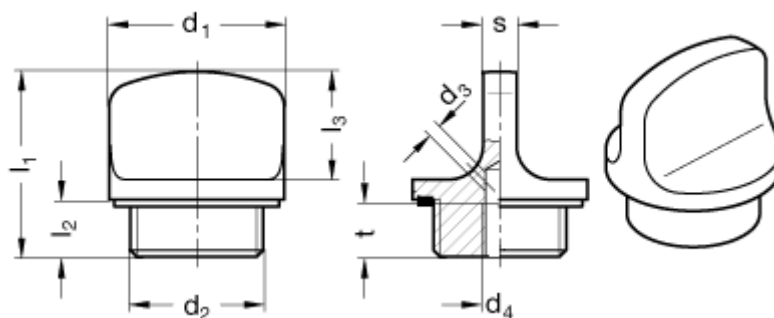

Article number: 201130515

Description: E+G Threaded plug temperatur up to 200C
GN 442-26-M20x1,5-1-SW

Measures

$d_1 = 26$

$d_2 = M 20 \times 1,5$

$d_3 = 2$

$d_4 = M 5$

$l_1 = 27,5$